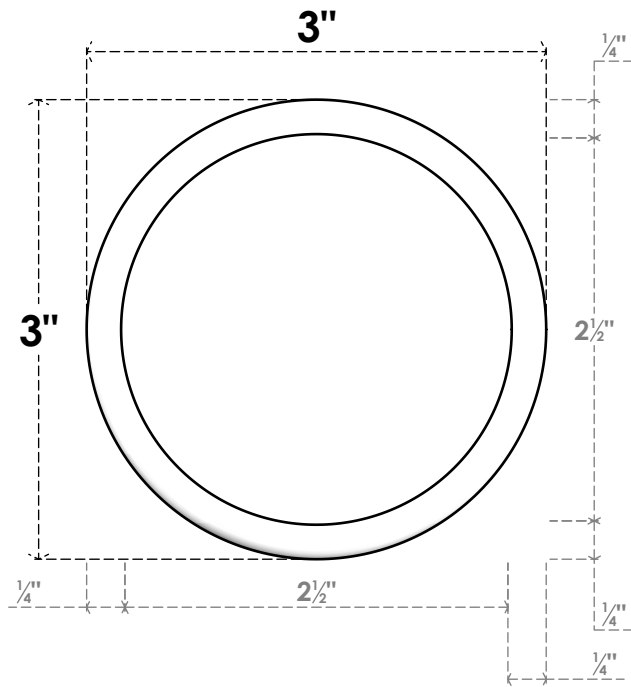

ROSP030X030X050GRY05

3"W X 3"H X 1/2"P STANDARD GRAYSON ROSETTE WITH ROUNDED EDGE,
ARCHITECTURAL GRADE PVC

FRONT

SIDE

EKENA MILLWORK
2300 WEST MAIN ST.
CLARKSVILLE, TX 75426
TOLL FREE: 866-607-0453
WWW.EKENAMILLWORK.COM

NOTES

1. INSTALLATION TO BE COMPLETED IN ACCORDANCE WITH MANUFACTURER'S SPECIFICATIONS.
2. DRAWING MAY NOT BE TO SCALE
3. THIS DRAWING IS INTENDED FOR DESIGN AND PLANNING PURPOSES ONLY.
4. ALL INFORMATION CONTAINED HEREIN WAS CURRENT AT THE TIME OF DEVELOPMENT BUT MUST BE REVIEWED AND APPROVED BY THE PRODUCT MANUFACTURER TO BE CONSIDERED ACCURATE.
5. ARCHITECTURAL GRADE PVC PRODUCTS ARE MADE FROM EXPANDED CELLULAR PVC AND COME NATURALLY WHITE BUT MAY BE PAINTED