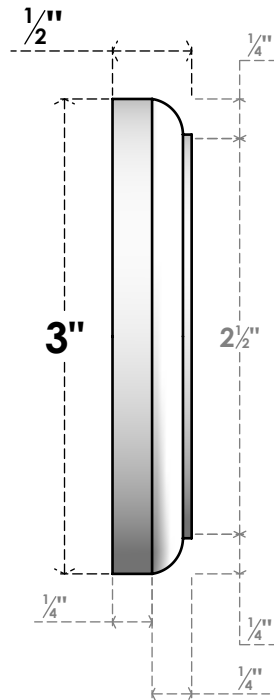

ROSP030X030X050GRY05

3"W X 3"H X 1/2"P STANDARD GRAYSON ROSETTE WITH ROUNDED EDGE,
ARCHITECTURAL GRADE PVC

FRONT

SIDE

EKENA MILLWORK
2300 WEST MAIN ST.
CLARKSVILLE, TX 75426
TOLL FREE: 866-607-0453
WWW.EKENAMILLWORK.COM

NOTES

1. INSTALLATION TO BE COMPLETED IN ACCORDANCE WITH MANUFACTURER'S SPECIFICATIONS.
2. DRAWING MAY NOT BE TO SCALE
3. THIS DRAWING IS INTENDED FOR DESIGN AND PLANNING PURPOSES ONLY.
4. ALL INFORMATION CONTAINED HEREIN WAS CURRENT AT THE TIME OF DEVELOPMENT BUT MUST BE REVIEWED AND APPROVED BY THE PRODUCT MANUFACTURER TO BE CONSIDERED ACCURATE.
5. ARCHITECTURAL GRADE PVC PRODUCTS ARE MADE FROM EXPANDED CELLULAR PVC AND COME NATURALLY WHITE BUT MAY BE PAINTED